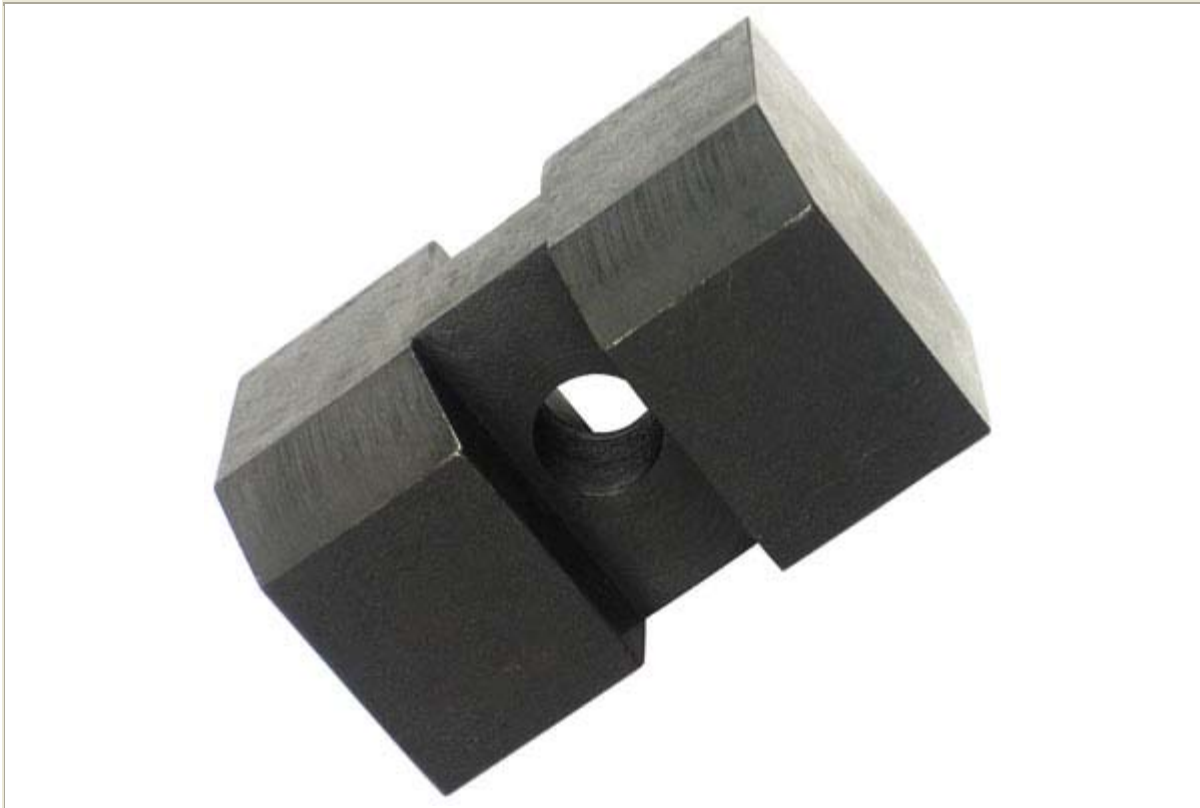

SUPER-BRUTE®

HEAVY DUTY CLUTCH

Brought to you proudly by

PERFECTION®

Performance Proven™

PC-M-0285

Super Brute Part No.: PC-M-0285

OE Part No.: M-0285

Part Type: Misc

Part Description: Drive Lug Alignment Tool

UPC No.: 013321026246

Weight: 2.076 lbs.