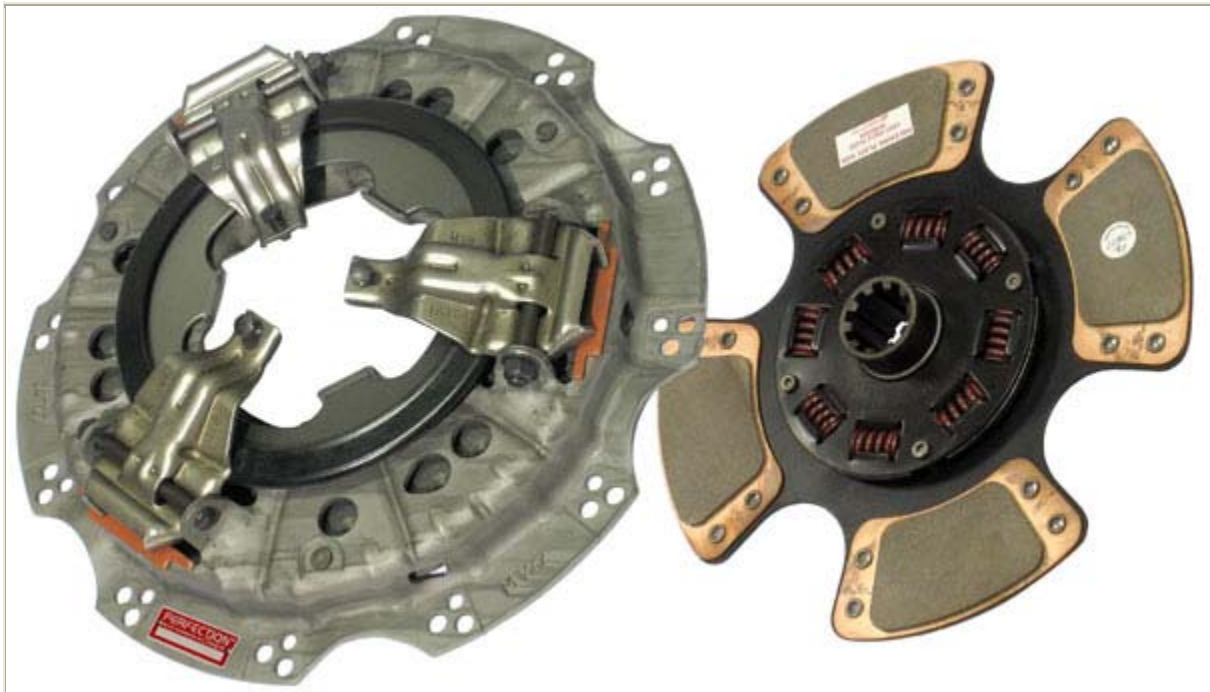

# **SUPER-BRUTE**

## **HEAVY DUTY CLUTCH**

Brought to you proudly by  
**PERFECTION**  
*Performance Proven*

**PC038-194-3**

Super Brute Part No.: PC038-194-3

OE Part No.: 107606-1

Part Type: HD Clutch Set

Part Description: 310MMx1-1/2" Stamped Steel Push Type Single Plate Spring Loaded (8) Ceramic 4 Paddle VSR

UPC No.: 013321024969

Weight: 42.89 lbs.