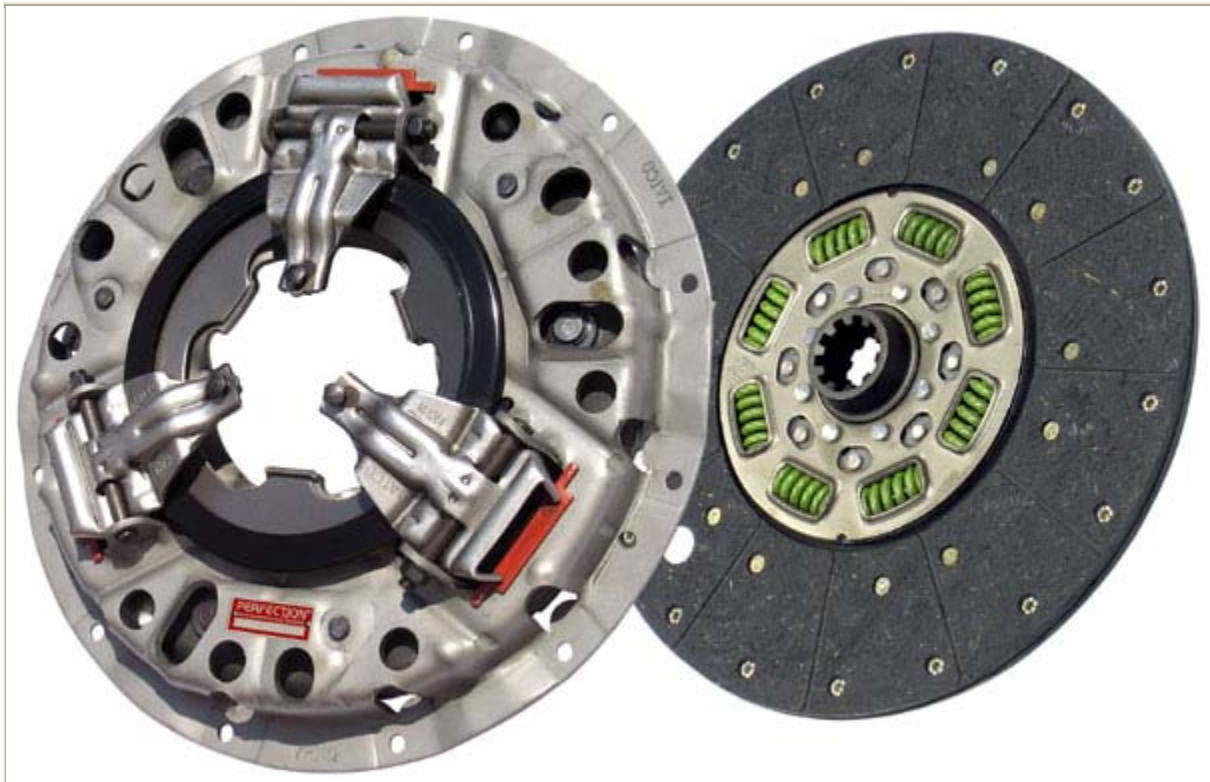

# **SUPER-BRUTE**

## **HEAVY DUTY CLUTCH**

Brought to you proudly by  
**PERFECTION**  
*Performance Proven*

**PC048-020-3**

Super Brute Part No.: PC048-020-3

OE Part No.: 107621-1

Part Type: HD Clutch Set

Part Description: 350MMx1-1/2" Stamped Steel Push Type Single Plate Spring Loaded (8) Organic

UPC No.: 013321024990

Weight: 42.89 lbs.