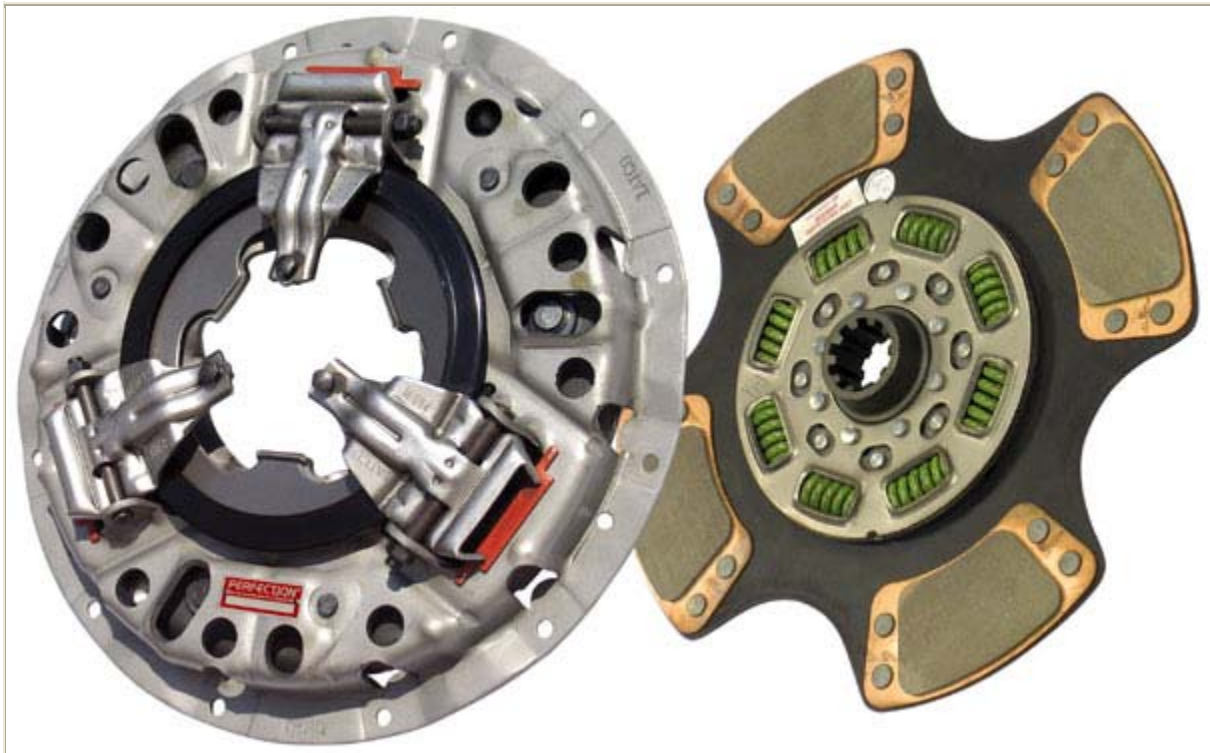

# **SUPER-BRUTE**

## **HEAVY DUTY CLUTCH**

Brought to you proudly by  
**PERFECTION**  
*Performance Proven*

**PC048-024-3**

Super Brute Part No.: PC048-024-3

OE Part No.: 107621-1

Part Type: HD Clutch Set

Part Description: 350MMx1-1/2" Stamped Steel Push Type Single Plate Spring Loaded (8) Ceramic 4 Paddle VSR

UPC No.: 013321025003

Weight: 42.72 lbs.