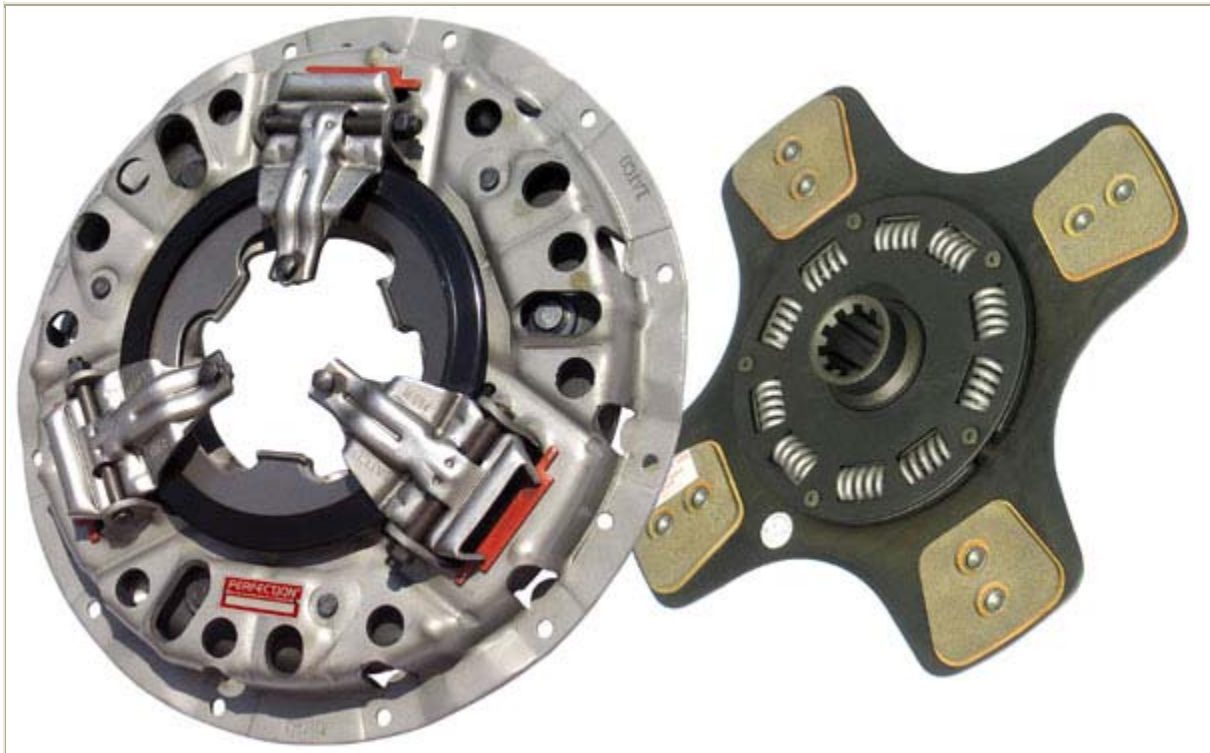

SUPER-BRUTE

HEAVY DUTY CLUTCH

Brought to you proudly by
PERFECTION
Performance Proven

PC048-194-3

Super Brute Part No.: PC048-194-3

OE Part No.: 107621-6

Part Type: HD Clutch Set

Part Description: 350MMx1-1/2" Stamped Steel Push Type Single Plate Spring Loaded (10) Ceramic 4 Paddle VTL

UPC No.: 013321025027

Weight: 42.72 lbs.