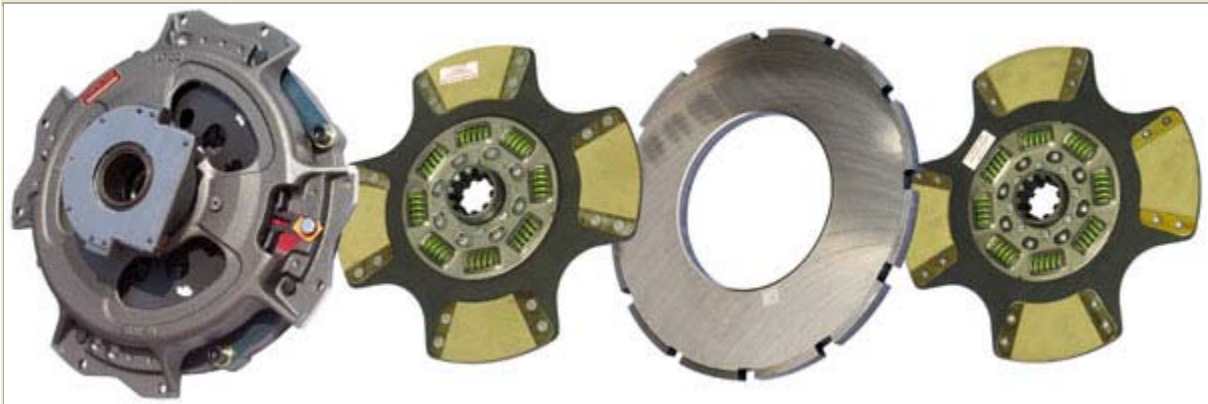

SUPER-BRUTE[®]

HEAVY DUTY CLUTCH

Brought to you proudly by
PERFECTION[®]
Performance Proven[™]

PC051-024K-6

Super Brute Part No.: PC051-024K-6

OE Part No.: LP10805059K

Part Type: HD Clutch Set

Part Description: 14"x2" Soft Pedal Pull Type Two Plate Spring Loaded (8) Kevlar (4000#)

MFG No.: 013321029704

Weight: 107.8 lbs.