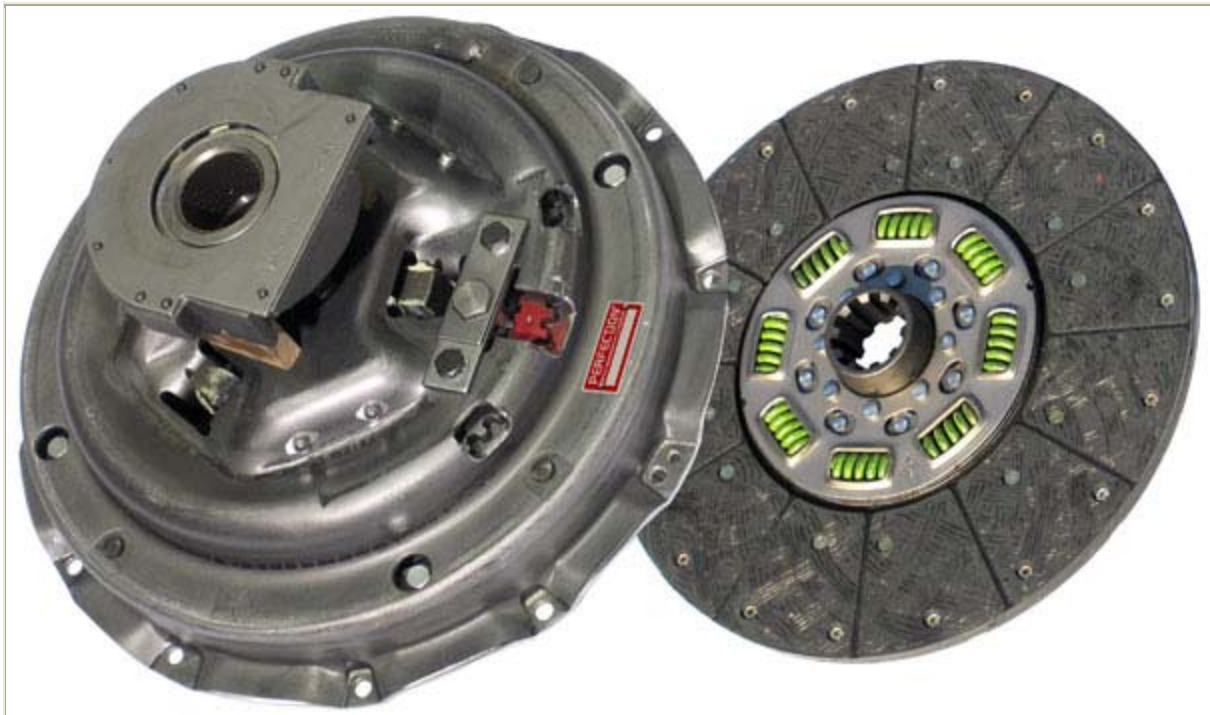

# **SUPER-BRUTE**

## **HEAVY DUTY CLUTCH**

Brought to you proudly by  
**PERFECTION**  
*Performance Proven*

**PC059-020-1**

Super Brute Part No.: PC059-020-1

OE Part No.: 107683-16

Part Type: HD Clutch Set

Part Description: 14"x1-3/4" Stamped Steel Pull Type Single Plate Loaded (8) Organic (3200#) Ease-A-Just Greaseable

UPC No.: 013321025102

Weight: 66.47 lbs.